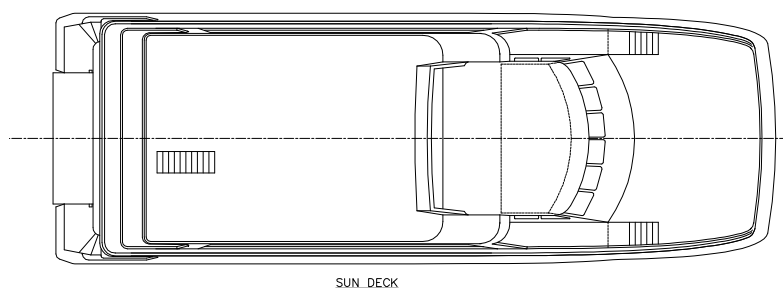

27 METRE CATAMARAN FERRY

117 MARINE TCE (CNR SOUTH ST)
FREMANTLE W.A. 6160
AUSTRALIA

PHONE: +61 (0)8 9336 6664
FAX: +61 (0)8 9336 6665

WEB: www.mmd.net.au

EMAIL: design@mmd.net.au

WHY CHOOSE MMD?

EXPERTISE AND EXPERIENCE
WITH MORE THAN 25 YEARS IN THE INDUSTRY WE HAVE THE KNOWLEDGE AND EXPERIENCE TO COMPLETE YOUR PROJECT.

QUALITY
AS PART OF OUR COMMITMENT TO THE HIGHEST QUALITY SERVICE WE HAVE MAINTAINED OUR CERTIFICATION TO ISO 9001 QUALITY ASSURANCE SINCE 1998

SPEED
TURNAROUND TIMES ARE CRITICAL IN ANY INDUSTRY. WE HAVE THE FLEXIBILITY TO COMMIT RESOURCES AS NECESSARY TO MEET THE MOST DEMANDING DELIVERY SCHEDULE.

SERVICE
AT MMD WE RECOGNIZE THAT YOU ARE THE CUSTOMER. WE ENDEAVOR TO APPLY OUR SKILLS AND KNOWLEDGE TO GIVE YOU WHAT YOU WANT

PRINCIPAL PARTICULARS

Dimension

L.O.A	26.99	metres
D.W.L.	24.70	metres
Beam	9.40	metres
Survey	USL Class 1D	

Machinery

Engines	2 x 610kW Marine Diesel
Free Running Speed	25+ knots

Capacities

Fuel Capacity	8000	litres
Fresh Water Capacity	1100	litres
Passengers	250	

ISO 9001
BUREAU VERITAS
Certification