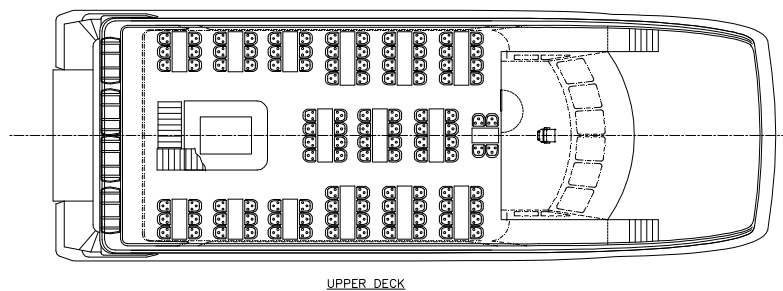

27 METRE CATAMARAN FERRY

117 MARINE TCE (CNR SOUTH ST)
FREMANTLE W.A. 6160
AUSTRALIA

PHONE: +61 (0)8 9336 6664
FAX: +61 (0)8 9336 6665

WEB: www.mmd.net.au

EMAIL: design@mmd.net.au

WHY CHOOSE MMD?

EXPERTISE AND EXPERIENCE
WITH MORE THAN 25 YEARS IN THE INDUSTRY WE HAVE THE KNOWLEDGE AND EXPERIENCE TO COMPLETE YOUR PROJECT.

QUALITY
AS PART OF OUR COMMITMENT TO THE HIGHEST QUALITY SERVICE WE HAVE MAINTAINED OUR CERTIFICATION TO ISO 9001 QUALITY ASSURANCE SINCE 1998

SPEED
TURNAROUND TIMES ARE CRITICAL IN ANY INDUSTRY. WE HAVE THE FLEXIBILITY TO COMMIT RESOURCES AS NECESSARY TO MEET THE MOST DEMANDING DELIVERY SCHEDULE.

SERVICE
AT MMD WE RECOGNIZE THAT YOU ARE THE CUSTOMER. WE ENDEAVOR TO APPLY OUR SKILLS AND KNOWLEDGE TO GIVE YOU WHAT YOU WANT

PRINCIPAL PARTICULARS

Dimension

L.O.A	26.99	metres
D.W.L.	24.70	metres
Beam	9.40	metres
Survey	USL Class 1D	

Machinery

Engines	2 x 610kW Marine Diesel
Free Running Speed	25+ knots

Capacities

Fuel Capacity	8000	litres
Fresh Water Capacity	1100	litres
Passengers	250	

ISO 9001
BUREAU VERITAS
Certification