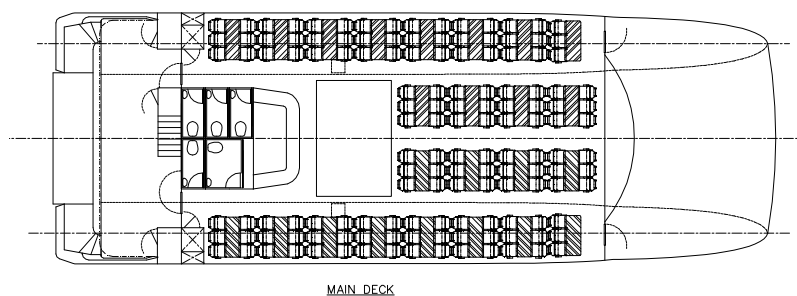

27 METRE CATAMARAN FERRY

117 MARINE TCE (CNR SOUTH ST)
FREMANTLE W.A. 6160
AUSTRALIA

PHONE: +61 (0)8 9336 6664
FAX: +61 (0)8 9336 6665

WEB: www.mmd.net.au

EMAIL: design@mmd.net.au

WHY CHOOSE MMD?

EXPERTISE AND EXPERIENCE
WITH MORE THAN 25 YEARS IN THE INDUSTRY WE HAVE THE KNOWLEDGE AND EXPERIENCE TO COMPLETE YOUR PROJECT.

QUALITY
AS PART OF OUR COMMITMENT TO THE HIGHEST QUALITY SERVICE WE HAVE MAINTAINED OUR CERTIFICATION TO ISO 9001 QUALITY ASSURANCE SINCE 1998

SPEED
TURNAROUND TIMES ARE CRITICAL IN ANY INDUSTRY. WE HAVE THE FLEXIBILITY TO COMMIT RESOURCES AS NECESSARY TO MEET THE MOST DEMANDING DELIVERY SCHEDULE.

SERVICE
AT MMD WE RECOGNIZE THAT YOU ARE THE CUSTOMER. WE ENDEAVOR TO APPLY OUR SKILLS AND KNOWLEDGE TO GIVE YOU WHAT YOU WANT

PRINCIPAL PARTICULARS

Dimension

L.O.A	26.99	metres
D.W.L.	24.70	metres
Beam	9.40	metres
Survey	USL Class 1D	

Machinery

Engines	2 x 610kW Marine Diesel
Free Running Speed	25+ knots

Capacities

Fuel Capacity	8000	litres
Fresh Water Capacity	1100	litres
Passengers	250	

ISO 9001
BUREAU VERITAS
Certification