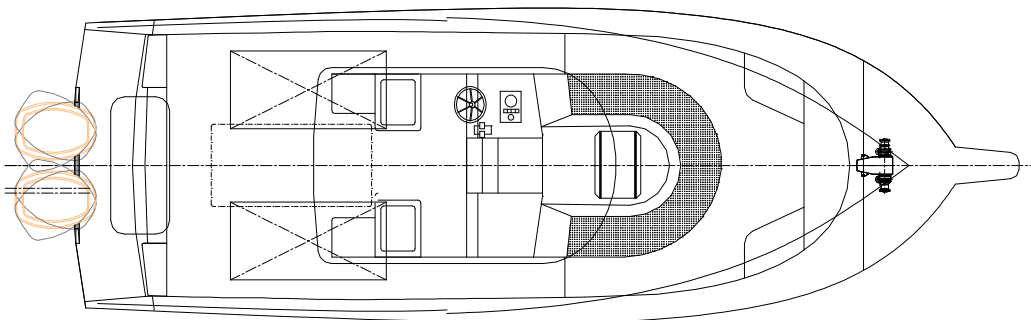

10 METRE ISLAND CAB POWER BOAT

117 MARINE TCE (CNR SOUTH ST)
FREMANTLE W.A. 6160
AUSTRALIA

PHONE: +61 (0)8 9336 6664
FAX: +61 (0)8 9336 6665

WEB: www.mmd.net.au

EMAIL: design@mmd.net.au

WHY CHOOSE MMD?

EXPERTISE AND EXPERIENCE

WITH MORE THAN 25 YEARS IN THE INDUSTRY WE HAVE THE KNOWLEDGE AND EXPERIENCE TO COMPLETE YOUR PROJECT.

QUALITY

AS PART OF OUR COMMITMENT TO THE HIGHEST QUALITY SERVICE WE HAVE MAINTAINED OUR CERTIFICATION TO ISO 9001 QUALITY ASSURANCE SINCE 1998

SPEED

TURNAROUND TIMES ARE CRITICAL IN ANY INDUSTRY. WE HAVE THE FLEXIBILITY TO COMMIT RESOURCES AS NECESSARY TO MEET THE MOST DEMANDING DELIVERY SCHEDULE.

SERVICE

AT MMD WE RECOGNIZE THAT YOU ARE THE CUSTOMER. WE ENDEAVOR TO APPLY OUR SKILLS AND KNOWLEDGE TO GIVE YOU WHAT YOU WANT

PRINCIPAL PARTICULARS

Dimension

L.O.A	9.67	metres
D.W.L	8.33	metres
Beam	3.44	metres
Draft	0.47	metres

Machinery

Engines	2 x 225 HP

Capacities

Fuel Capacity	2 x 400 litres

ISO 9001
BUREAU VERITAS
Certification