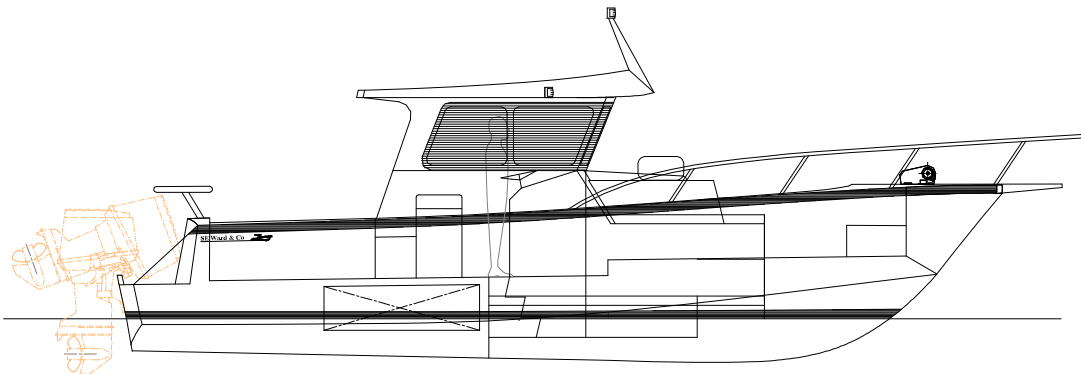

10 METRE ISLAND CAB POWER BOAT

117 MARINE TCE (CNR SOUTH ST)
FREMANTLE W.A. 6160
AUSTRALIA

PHONE: +61 (0)8 9336 6664
FAX: +61 (0)8 9336 6665

WEB: www.mmd.net.au

EMAIL: design@mmd.net.au

WHY CHOOSE MMD?

EXPERTISE AND EXPERIENCE

WITH MORE THAN 25 YEARS IN THE INDUSTRY WE HAVE THE KNOWLEDGE AND EXPERIENCE TO COMPLETE YOUR PROJECT.

QUALITY

AS PART OF OUR COMMITMENT TO THE HIGHEST QUALITY SERVICE WE HAVE MAINTAINED OUR CERTIFICATION TO ISO 9001 QUALITY ASSURANCE SINCE 1998

SPEED

TURNAROUND TIMES ARE CRITICAL IN ANY INDUSTRY. WE HAVE THE FLEXIBILITY TO COMMIT RESOURCES AS NECESSARY TO MEET THE MOST DEMANDING DELIVERY SCHEDULE.

SERVICE

AT MMD WE RECOGNIZE THAT YOU ARE THE CUSTOMER. WE ENDEAVOR TO APPLY OUR SKILLS AND KNOWLEDGE TO GIVE YOU WHAT YOU WANT

PRINCIPAL PARTICULARS

Dimension

L.O.A	9.67	metres
D.W.L	8.33	metres
Beam	3.44	metres
Draft	0.47	metres

Machinery

Engines	2 x 225 HP

Capacities

Fuel Capacity	2 x 400 litres

ISO 9001
BUREAU VERITAS
Certification