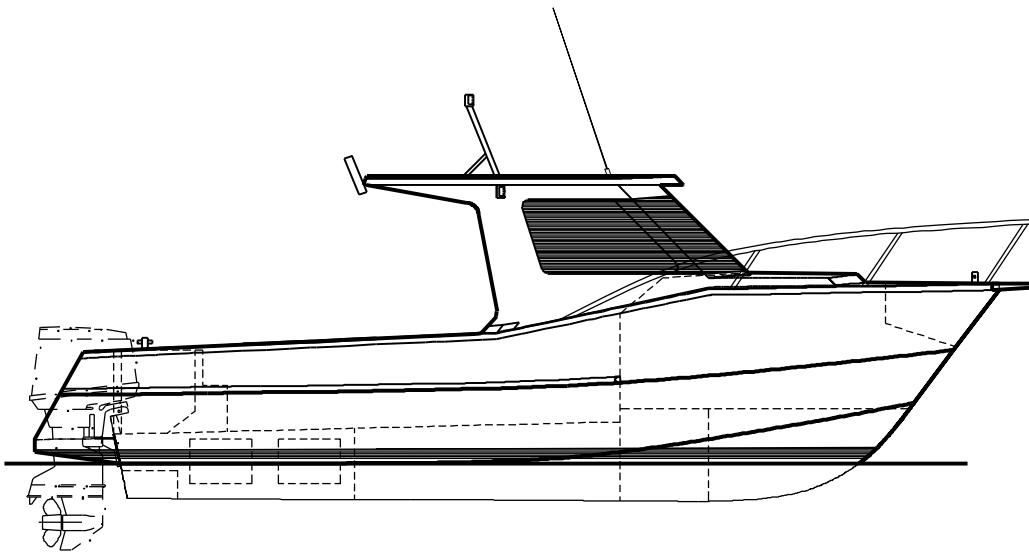

MMD

Naval Architects

7.2M SPORTS BOAT

LENGTH	7.15	M
BEAM	2.50	M
POWER	2x225	HP
FUEL	2x120	L
CONSTRUCTION	ALUMINIUM	

This design makes for a solid offshore fishing platform with the size and performance to handle any conditions.